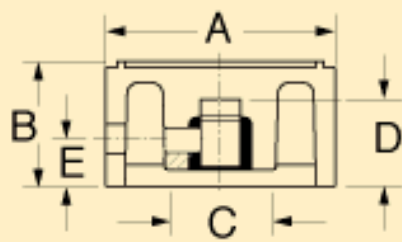

1208

Material - Phenolic

Part No.	"A"	"B"	"C"	"D"	Inside Diameter	Finish	Type	Set Screw	"E"	"G"
1200-W	1/2	5/8	-	7/16	1/4	SCL	Plain Hole	6-32	7/32	
PH-Plain Hole BB-Brass Brushing SC-Spun Silver Cap SCL-Spun Silver Cap w/Indicator										