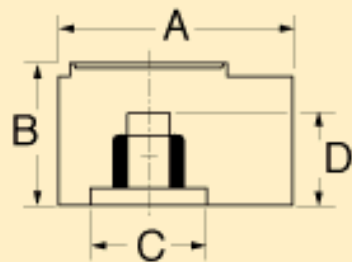

1200/1202/1204/
1206/1208