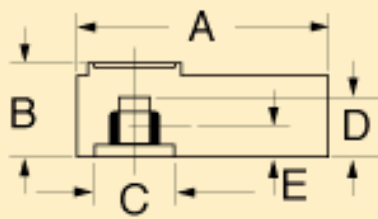

1200/1202/1204/
1206/1208

1210

1214

1216

[← back](#)