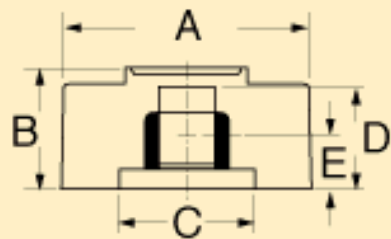

1200/1202/1204/
1206/1208

1210

1214

1216

[← back](#)